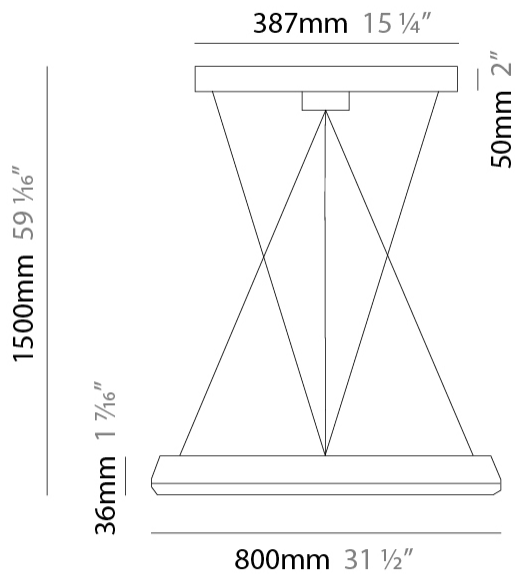

PROJECT	_____
TYPE	_____
SPECIFIER	_____
QUANTITY	_____
DATE	_____

LADY B SUSPENSION

D41051- _____ - _____
base number   Color   Finish
                                         Temperature   Options

1. To build a product code in our configurator select the specify button on the base model # product page
2. To build a manual product code on this datasheet choose from the options listed below in blue font and add the suffix to the base model #

GENERAL

Series: Lady B
Brand: Icone
Division: Design
Mounting Type: Suspension
Mounting Location: Ceiling
Subcategory: Pendant

PHYSICAL

Shape: Round
Diameter (mm): 800
Diameter (in): 31 1/2
Height (mm): 36
Height (in): 1 7/16
Max. Overall Height (mm): 1500
Max. Overall Height (in): 59 1/16
Light Distribution: Direct
Fixture Finish: WHI / BLK
Fixture Material: Aluminum

ELECTRICAL

Lamp Type: LED
Input Wattage (W): 85
Dimming: 0-10V Dimming
Driver Included: Yes
Driver Location: Integrated
Driver Type: Constant Voltage - 120/277Vac
Driver Class: Class 2
Input Voltage (V): Universal
Output Voltage (V): 24
Upon Request: Integral: Non-dimming 120/277Vac

LED

Color Temperature (°K): 2700 / 3000
Nominal Lumen (lm): 9000
CRI: >90 CRI
Lamp Life (hrs): 50000

OPTICAL

RATINGS AND CERTIFICATIONS

Certified By: Certified for North American Standards
IP rating: IP20