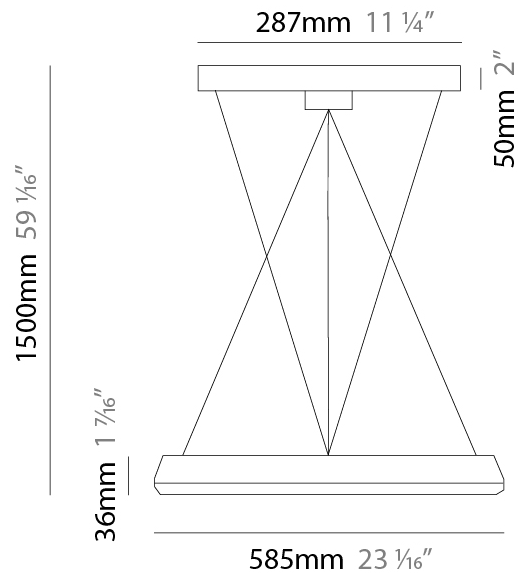

LADY B SUSPENSION

D41052-

base number
Color   Finish
Temperature   Options

PROJECT
TYPE
SPECIFIER
QUANTITY
DATE

1. To build a product code in our configurator select the specify button on the base model # product page
2. To build a manual product code on this datasheet choose from the options listed below in blue font and add the suffix to the base model #

GENERAL

Series: Lady B
Brand: Icone
Division: Design
Mounting Type: Suspension
Mounting Location: Ceiling
Subcategory: Pendant

PHYSICAL

Shape: Round
Diameter (mm): 585
Diameter (in): 23 1/16
Height (mm): 36
Height (in): 1 7/16
Max. Overall Height (mm): 1500
Max. Overall Height (in): 59 1/16
Light Distribution: Direct
Fixture Finish: WHI / BLK
Fixture Material: Aluminum

ELECTRICAL

Lamp Type: LED
Input Wattage (W): 51.4
Total Output Wattage (W): 44.8
Dimming: Non-Dimmable / 0-10V Dimming
Driver Included: Yes
Driver Location: Integrated
Driver Type: Constant Voltage - Universal
Driver Class: Class 2
Input Voltage (V): 120 - 277
Output Voltage (V): 24

LED

Color Temperature (°K): 2700 / 3000
Nominal Lumen (lm): 4500
CRI: >90 CRI
Lamp Life (hrs): 50000

OPTICAL

RATINGS AND CERTIFICATIONS

Certified By: Certified for North American Standards
IP rating: IP20